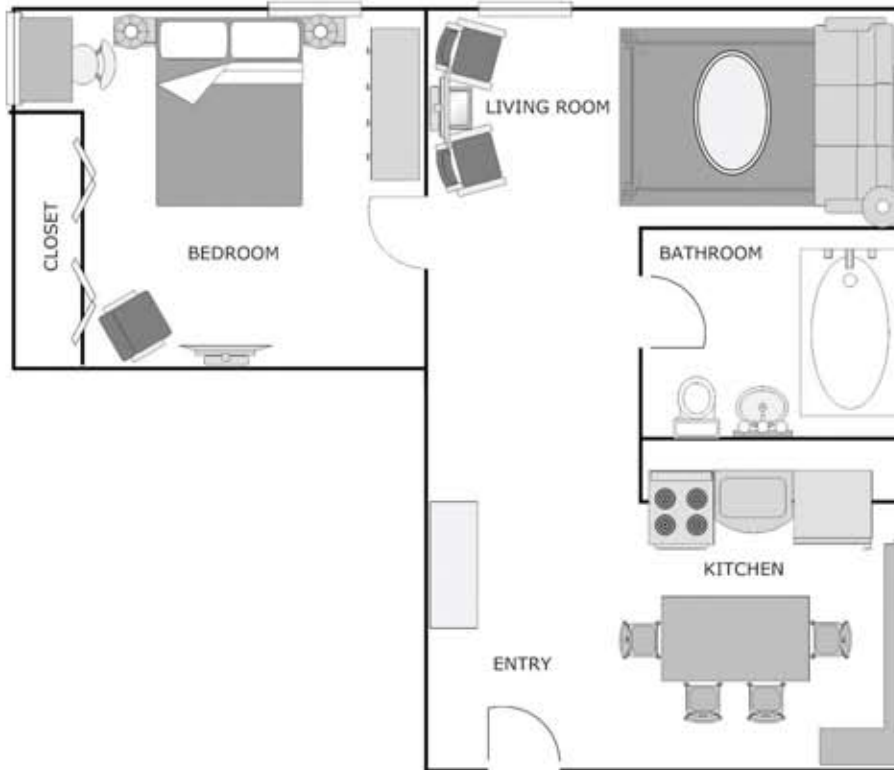

MANSION SUITES BY SHADYSIDE INN

F102 AT FIFTH AVENUE - ONE BEDROOM MANSION SUITE

F102 IS A UNIQUE ARRANGEMENT, LOCATED IN ONE OF OUR APARTMENT-TYPE BUILDINGS, BUT FURNISHED IN AN ELEGANT, MODERN STYLE. HARDWOOD FLOORS STRETCH THROUGH THE LIVING ROOM AND KITCHEN, WHICH IS WELL-APPOINTED WITH STAINLESS STEEL APPLIANCES AND COUNTER ISLAND. YOU'RE JUST THREE BLOCKS FROM THE DOZENS OF SHOPS ON SHADYSIDE'S WALNUT STREET, AND LESS THAN A MILE FROM CMU.

- HARDWOOD FLOORS

- KITCHEN ISLAND

- STAINLESS STEEL APPLIANCES

- TRAVETINE BATH

- WIFI INTERNET

- MODERN FEEL