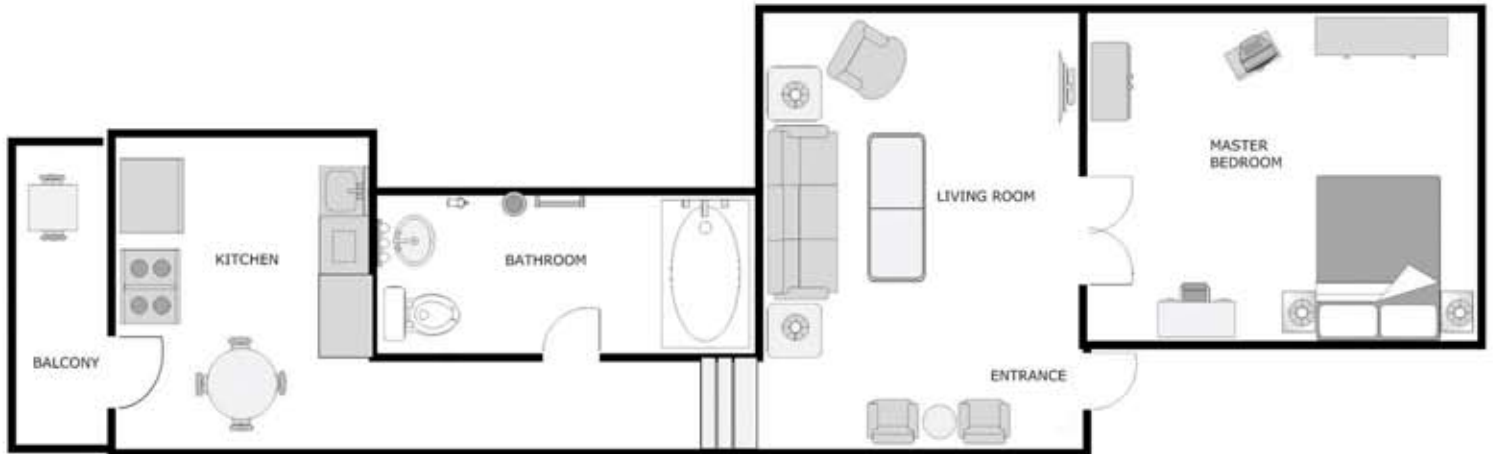

MANSION SUITES BY SHADYSIDE INN

4 S. HIGHLAND AVENUE - ONE BEDROOM MANSION SUITE

4 S. HIGHLAND AVENUE IS A ONE BEDROOM MANSION SUITE ON THE SECOND FLOOR. THE LIVING ROOM IS FURNISHED IN A PLUSH, CLASSIC STYLE, WITH OVERSTUFFED SOFA, CHAIRS, AND A WIDESCREEN TV ATOP A DECORATIVE FIREPLACE. DOUBLE DOORS LEAD FROM THE LIVING ROOM TO THE MASTER BEDROOM, WITH A FOUR POST KING-SIZED BED AND WINDOWS OVERLOOKING THE SHADY FRONT LAWN. THE KITCHEN HAS BEEN OUTFITTED WITH STAINLESS STEEL APPLIANCES, AND ALSO OPENS OUT ONTO A COZY REAR BALCONY.

- EAT-IN KITCHEN

- WIFI INTERNET

- QUIET BUILDING

- SPACIOUS LIVING ROOM

- PRIVATE BALCONY AT REAR

- KING-SIZE FOUR-POSTER BED